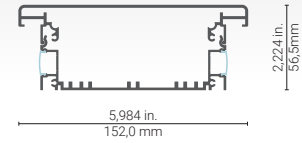

## 7000 Series

Dimensional drawing

Make **flat wall fixtures to create beautiful customized nameplates** with our 7450 finish for 7400 profile. It accepts most LED strips and lenses of the 1000 Series. The bright strips pointing up and down allow you to vary the intensity of lighting, color or even create different desired effects. You can design both horizontal and vertical 20 foot long luminaires that can be connected to a conventional electrical junction box.

### Features

- Designed to create custom nameplates of all kinds.
- Compatible with 1000 Series lenses.
- Can be installed in 20 foot lengths.
- Custom length by sections of 6 to 240 inches (6m).
- Application guide for 10mm (3/8-inch) LED strip or less in top and bottom insert.
- Made of ALCOA 6063 T-5 aluminum alloy increasing heat dissipation.

### LED strip compatibility

The top and bottom inserts are compatible with LED strips up to **14mm** wide.

- B3528-xxV-60 - 8mm - 4.8W (95 lm/ft)
- B3528-xxV-120 - 8mm - 9.6W (220 lm/ft)
- B3528-xxV - 120H - 5mm - 9.6W (220 lm/ft)
- B3528-24V - 180H - 5mm - 14.4W (288 lm/ft)
- B3528-xxV-240 - 14mm - 19.5W (410 lm/ft)
- B5050-xxV-60 - 10mm - 14.4W (407 lm/ft)
- B5050-xxV-72 - 10mm - 17.8W (488 lm/ft)