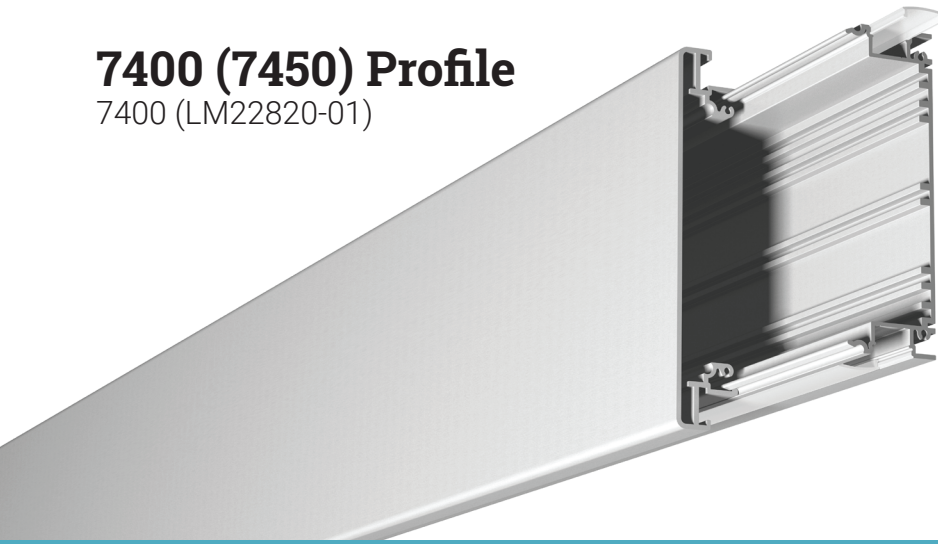

# 7400 (7450) Profile

7400 (LM22820-01)

## 7000 Series

Dimensional drawing

Make **flat wall fixtures to create beautiful customized nameplates** with our 7450 finish for 7400 profile. It accepts most LED strips and lenses of the 1000 Series. The bright strips pointing up and down allow you to vary the intensity of lighting, color or even create different desired effects. You can design both horizontal and vertical 20 foot long luminaires that can be connected to a conventional electrical junction box.

### Features

- Designed to create custom nameplates of all kinds.
- Compatible with 1000 Series lenses.
- Can be installed in 20 foot lengths.
- Custom length by sections of 6 to 240 inches (6m).
- Application guide for 10mm (3/8-inch) LED strip or less in top and bottom insert.
- Made of ALCOA 6063 T-5 aluminum alloy increasing heat dissipation.

### LED strip compatibility

The top and bottom inserts are compatible with LED strips up to **14mm** wide.

- B3528-xxV-60 - 8mm - 4.8W (95 lm/ft)
- B3528-xxV-120 - 8mm - 9.6W (220 lm/ft)
- B3528-xxV - 120H - 5mm - 9.6W (220 lm/ft)
- B3528-24V - 180H - 5mm - 14.4W (288 lm/ft)
- B3528-xxV-240 - 14mm - 19.5W (410 lm/ft)
- B5050-xxV-60 - 10mm - 14.4W (407 lm/ft)
- B5050-xxV-72 - 10mm - 17.8W (488 lm/ft)